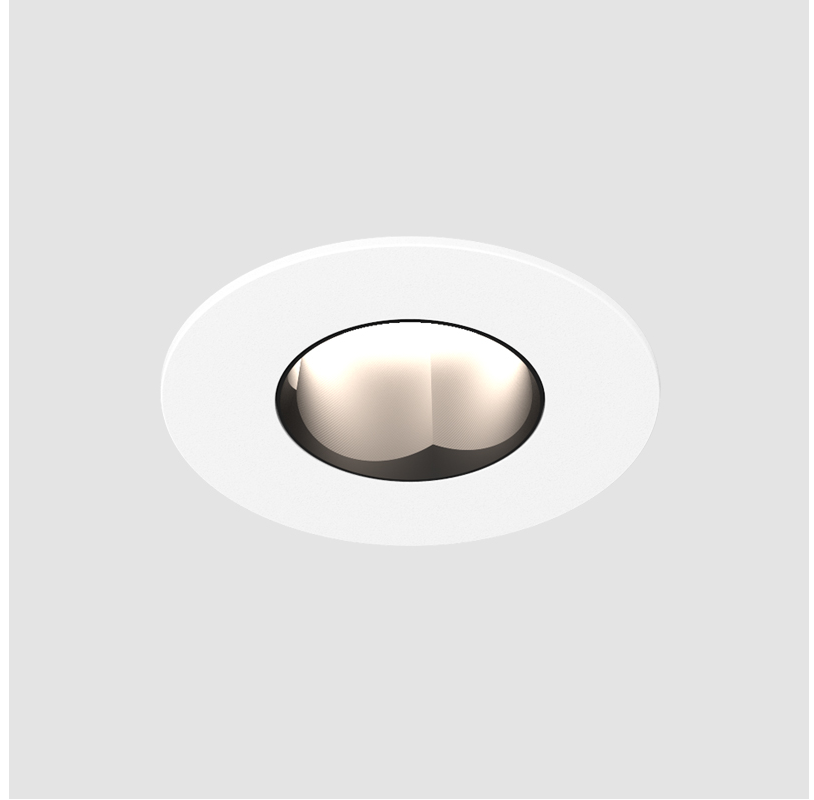

PHYSICAL

Shape: Round
Diameter (mm): 75
Diameter (in): 2 15/16
Height (mm): 65
Height (in): 2 9/16
Ceiling Thickness (mm): 1 - 25
Ceiling Thickness (in): 1/16 - 1 3/16
Min. Recessing Depth (mm): 70
Min. Recessing Depth (in): 2 3/4
Light Distribution: Direct
Diffuser: Lens Pack - Spread Lens / Linear Spread Lens / Honeycomb Louver
Fixture Finish: SSR / BKV / CWI / CRY / HAB / UFT / ITA / RUA / FTG / MYG / LOD / PUS / FRO / FUP / KIA / POP / BLS / SPG / MEY / GOH / GUM / CHC / COM / ABZ / JAG / OBR / MOS / ROR
Fixture Material: Aluminum Die Cast
Cut-out Measurements: 68mm / 2 11/16" Diameter

ELECTRICAL

Lamp Type: LED (Zhaga Standard)
Input Wattage (W): 16
Total Output Wattage (W): 14.6
Dimming: Tri-Mode (Non-Dimming and Phase Dimming (120Vac only) and 0-10V Dimming)
Driver Included: No
Driver Location: Recessed Housing
Driver Type: Constant Current - Universal
Driver Class: Class 2
Housing: See Components
Input Voltage (V): 120 - 277
Constant Current (MA): 350

LED

Color Temperature (°K): 2700 / 3000 / 3500 / 4000
Max. Delivered Lumen (lm): 1067 / 1150 / 1217 / 1220
Nominal Lumen (lm): 1393 / 1501 / 1589 / 1592
CRI: >90 CRI
Lamp Life (hrs): 50000

OPTICAL

Reflector°: 14
Adjustability: Fixed

RATINGS AND CERTIFICATIONS

Certified By: Certified for North American Standards
IP rating: IP44